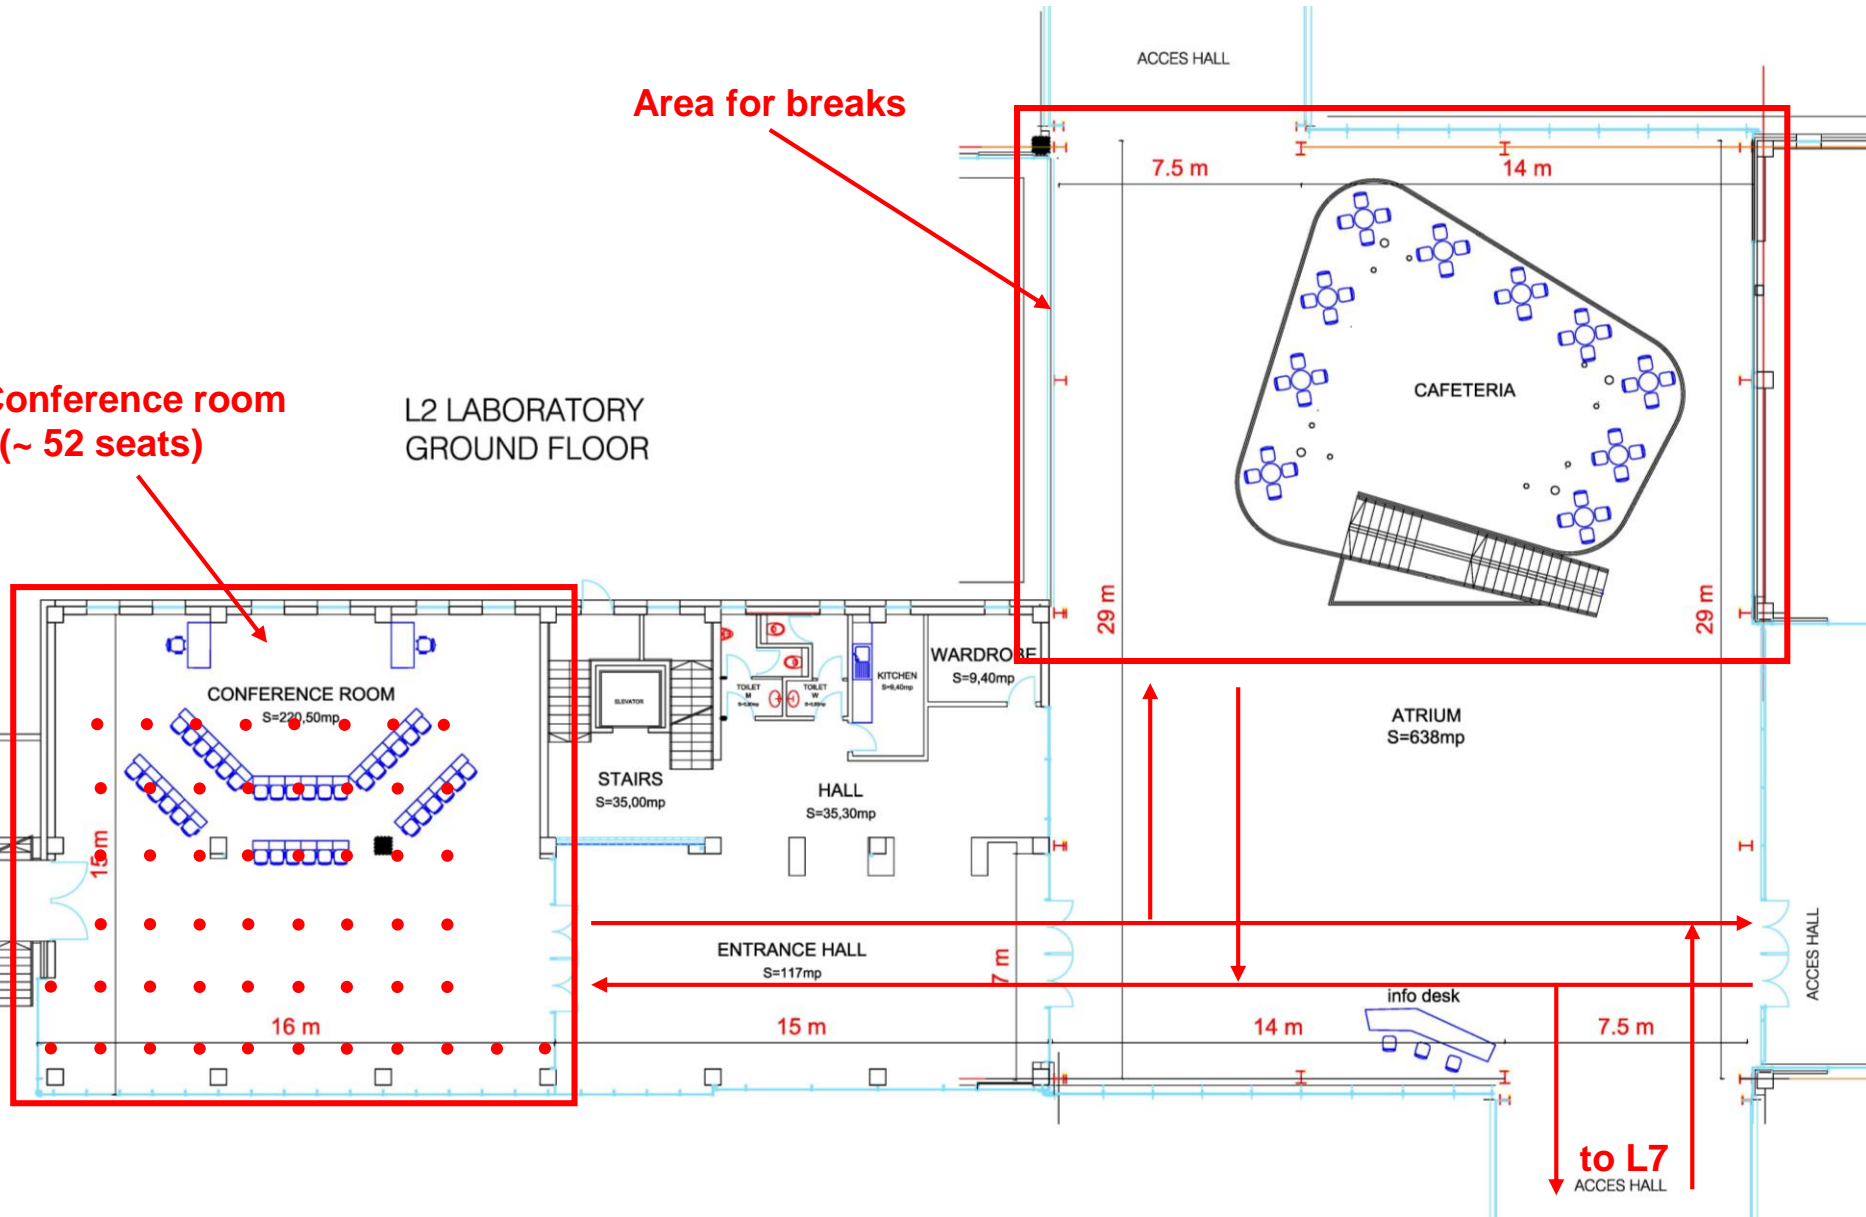

Growing
ideas
through
networks

PEARL PV – CA16235

Braşov, Romania - Seminar / Training School, July 5-9, 2021

Approximate seating locations and walking routes

P  A R L P V

Institute RDI High Tech Products for Sustainable Development

L2 Building

L2 LABORATORY
GROUND FLOOR

Area for breaks

Conference room
(~ 52 seats)

L7 Building

L7 LABORATORY GROUND FLOOR